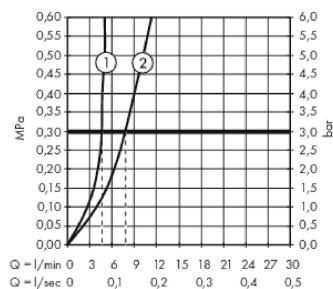

Metropol

Single lever basin mixer 110 with lever handle and push-open waste set

Surfaces: **Matt Black** Article Number: **32507670**

Description

product features

- consists of: single lever basin mixer, waste set
- ComfortZone 110
- projection 135 mm
- spray type: normal spray
- maximum flow rate at 3 bar: 5 l/min
- ceramic cartridge
- temperature limitation adjustable
- suitable for continuous flow water heaters
- push-open waste set G 1¼
- material waste set: metal
- connection type: G ¾ connections
- connection dimension: DN15

Technology

Design awards

Product image

Scale drawing

Flowchart

Metropol
Single lever basin mixer 110 with lever handle and push-open waste set
 Surfaces: **Matt Black** Article Number: **32507670**

Exploded Drawing