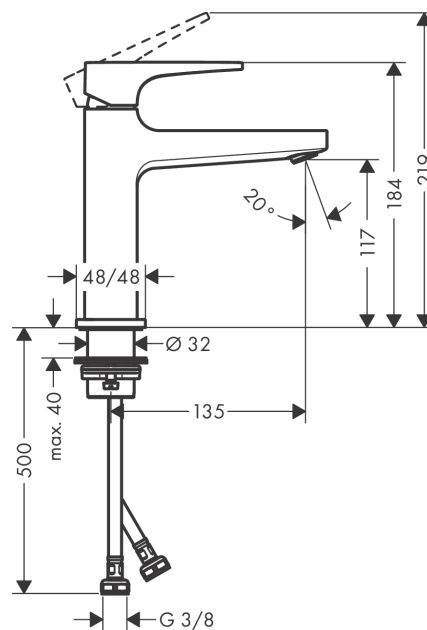

Metropol

Single lever basin mixer 110 with lever handle and push-open waste set

Surfaces: **Matt Black** Article Number: **32507670**

Description

product features

- consists of: single lever basin mixer, waste set
- ComfortZone 110
- projection 135 mm
- spray type: normal spray
- maximum flow rate at 3 bar: 5 l/min
- ceramic cartridge
- temperature limitation adjustable
- suitable for continuous flow water heaters
- push-open waste set G 1¼
- material waste set: metal
- connection type: G ¾ connections
- connection dimension: DN15

Technology

Design awards

Product image

Scale drawing

Flowchart

Metropol
Single lever basin mixer 110 with lever handle and push-open waste set
 Surfaces: **Matt Black** Article Number: **32507670**

Exploded Drawing

Year of production: >07/19

Metropol**Single lever basin mixer 110 with lever handle and push-open waste set**Surfaces: **Matt Black** Article Number: **32507670****Spare part list**

Year of production: >07/19

Pos.	Description	Article Number	Price	PU
1	handle	92995670	-	1
2	screw cover	95704000	-	1
3	flange	92625670	-	1
4	nut	92689000	-	1
5	O-ring 27x1,5	92527000	-	1
6	O-ring 25x1,5	98146000	-	1
7	cartridge, assy	97685000	-	1
8	seal	98865000	-	1
9	adapter for cartridge	92628000	-	1
10	adapter for cartridge	98866000	-	1
11	O-ring 23x2	98398000	-	1
12	aerator M24x1 (5 l/min)	92996000	-	1
13	service tool	95661000	-	1
14	O-ring 32x1,5	92936000	-	1
15	escutcheon	93048670	-	1
16	fixing set (Ø 32)	13961000	-	1
17	flat seal	98749000	-	1
18	lever collar	97548000	-	1
19	connection hose 450 mm M8x0,75 G3/8	97206000	-	1
20	O-ring 6,6x1,6	93019000	-	1
a	push-open waste set	50100670	-	1
b	fixation extension 35 mm	13898000	-	1