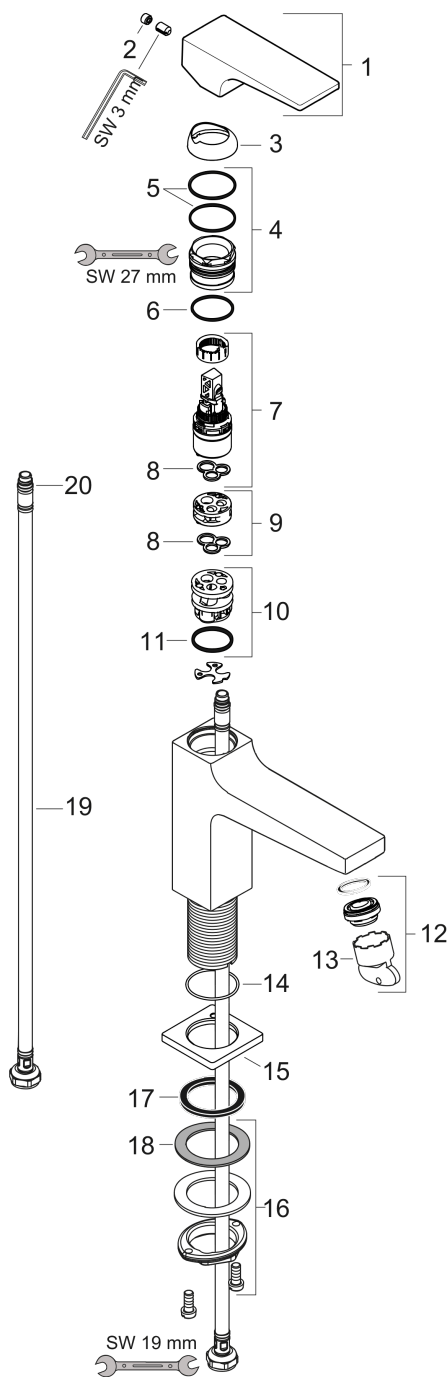

Metropol

Single lever basin mixer 110 with lever handle and push-open waste set

Surfaces: **Matt Black** Article Number: **32507670**

Description

product features

- consists of: single lever basin mixer, waste set
- ComfortZone 110
- projection 135 mm
- spray type: normal spray
- maximum flow rate at 3 bar: 5 l/min
- ceramic cartridge
- temperature limitation adjustable
- suitable for continuous flow water heaters
- push-open waste set G 1¼
- material waste set: metal
- connection type: G ¾ connections
- connection dimension: DN15

Technology

Design awards

Product image

Scale drawing

Flowchart

Metropol
Single lever basin mixer 110 with lever handle and push-open waste set
 Surfaces: **Matt Black** Article Number: **32507670**

Exploded Drawing

Year of production: >07/19

Metropol**Single lever basin mixer 110 with lever handle and push-open waste set**Surfaces: **Matt Black** Article Number: **32507670****Spare part list**

Year of production: >07/19

Pos.	Description	Article Number	Price	PU
1	handle	92995670	-	1
2	screw cover	95704000	-	1
3	flange	92625670	-	1
4	nut	92689000	-	1
5	O-ring 27x1,5	92527000	-	1
6	O-ring 25x1,5	98146000	-	1
7	cartridge, assy	97685000	-	1
8	seal	98865000	-	1
9	adapter for cartridge	92628000	-	1
10	adapter for cartridge	98866000	-	1
11	O-ring 23x2	98398000	-	1
12	aerator M24x1 (5 l/min)	92996000	-	1
13	service tool	95661000	-	1
14	O-ring 32x1,5	92936000	-	1
15	escutcheon	93048670	-	1
16	fixing set (Ø 32)	13961000	-	1
17	flat seal	98749000	-	1
18	lever collar	97548000	-	1
19	connection hose 450 mm M8x0,75 G3/8	97206000	-	1
20	O-ring 6,6x1,6	93019000	-	1
a	push-open waste set	50100670	-	1
b	fixation extension 35 mm	13898000	-	1